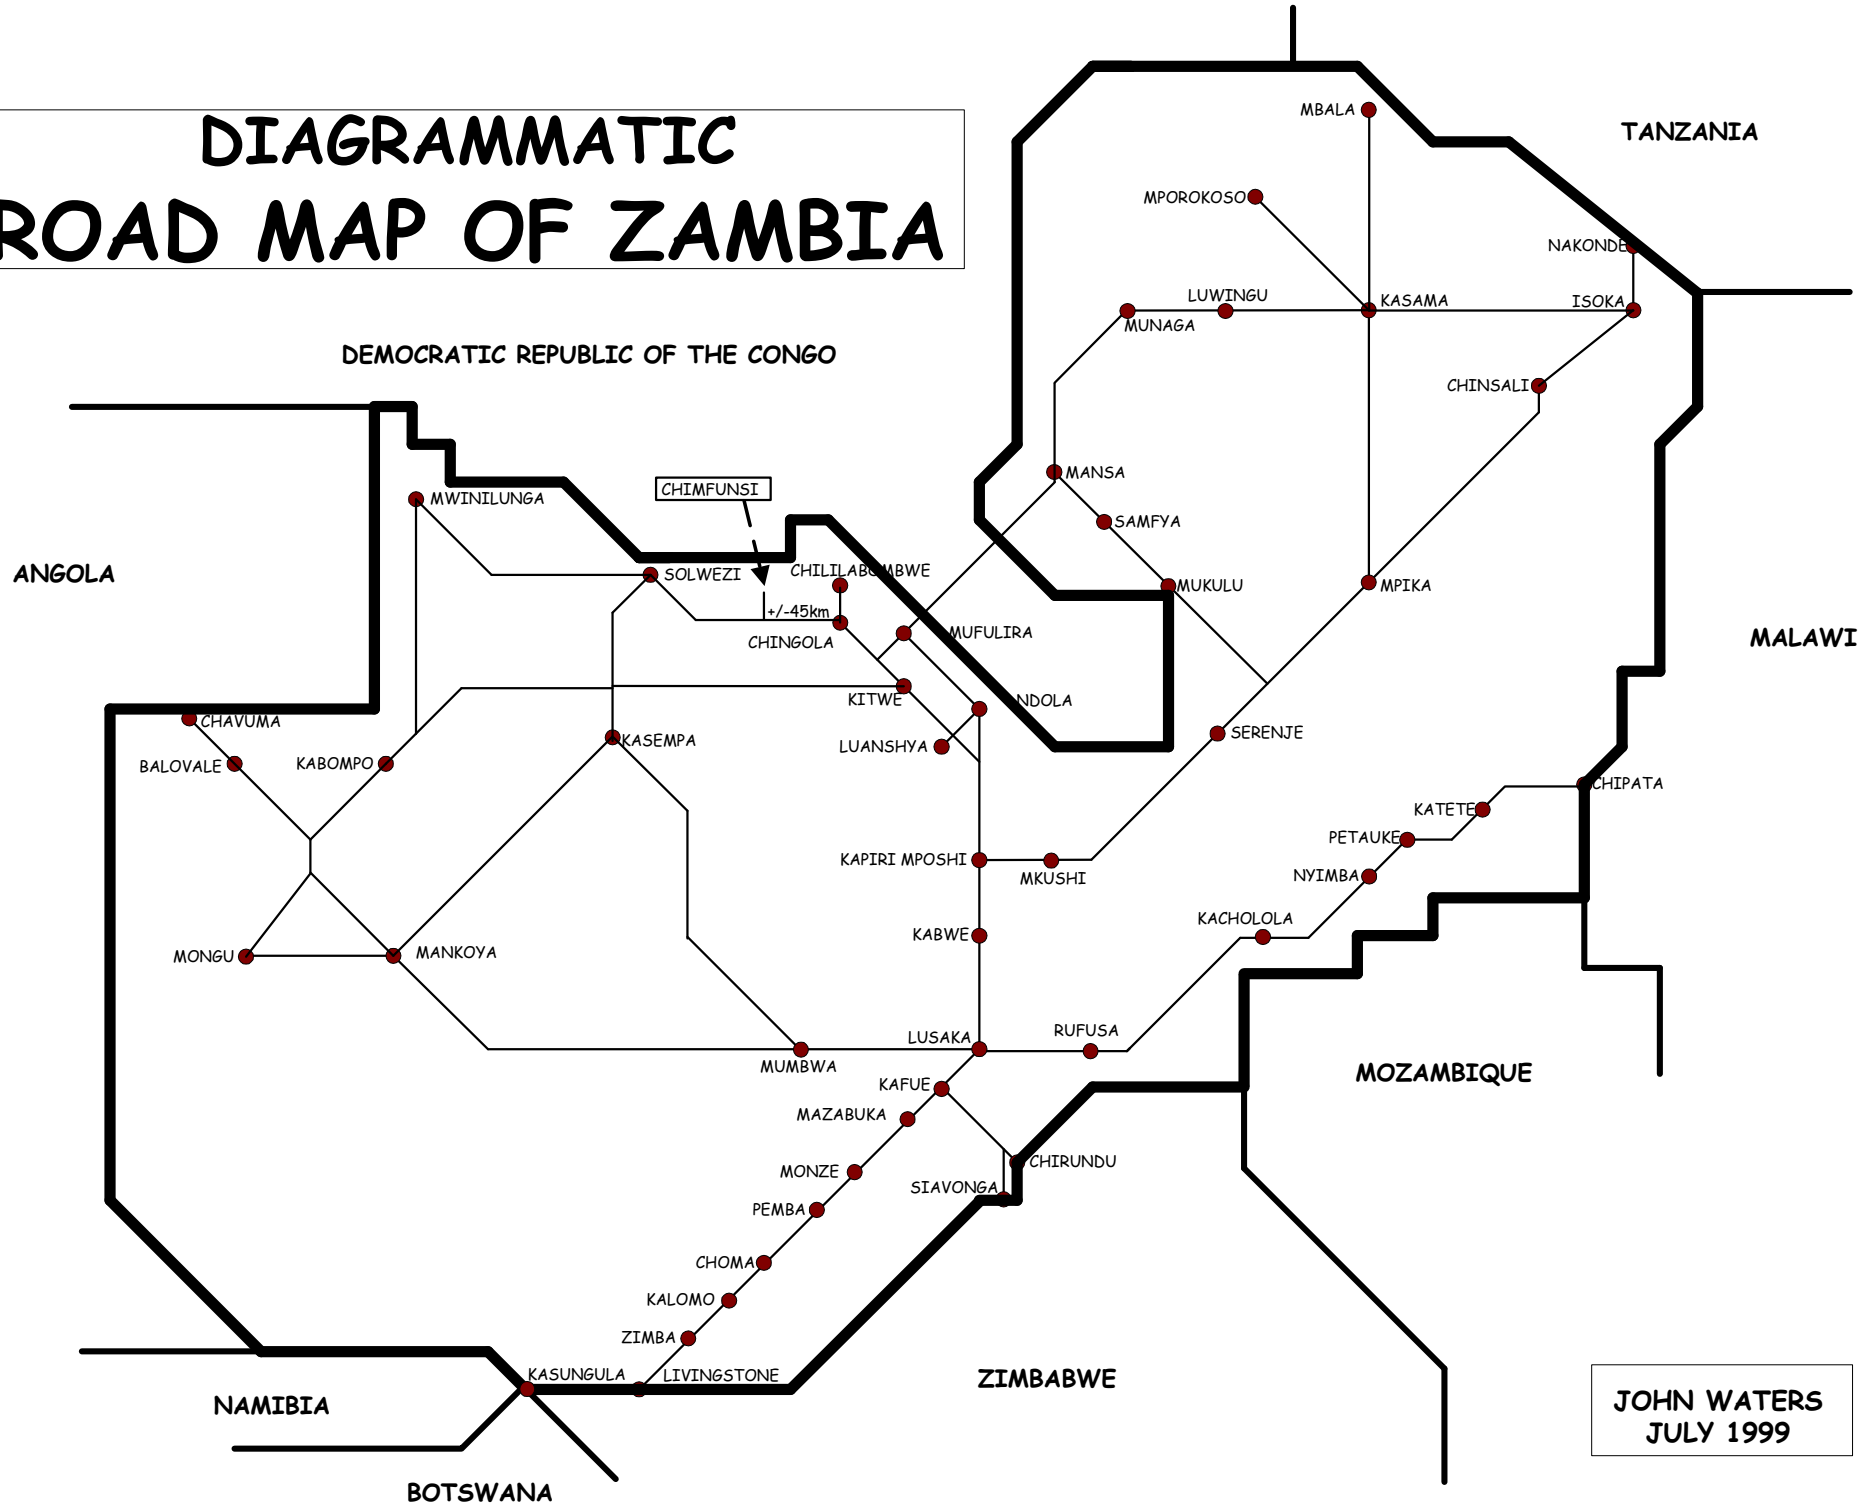

DIAGRAMMATIC ROAD MAP OF ZAMBIA

JOHN WATERS
JULY 1999